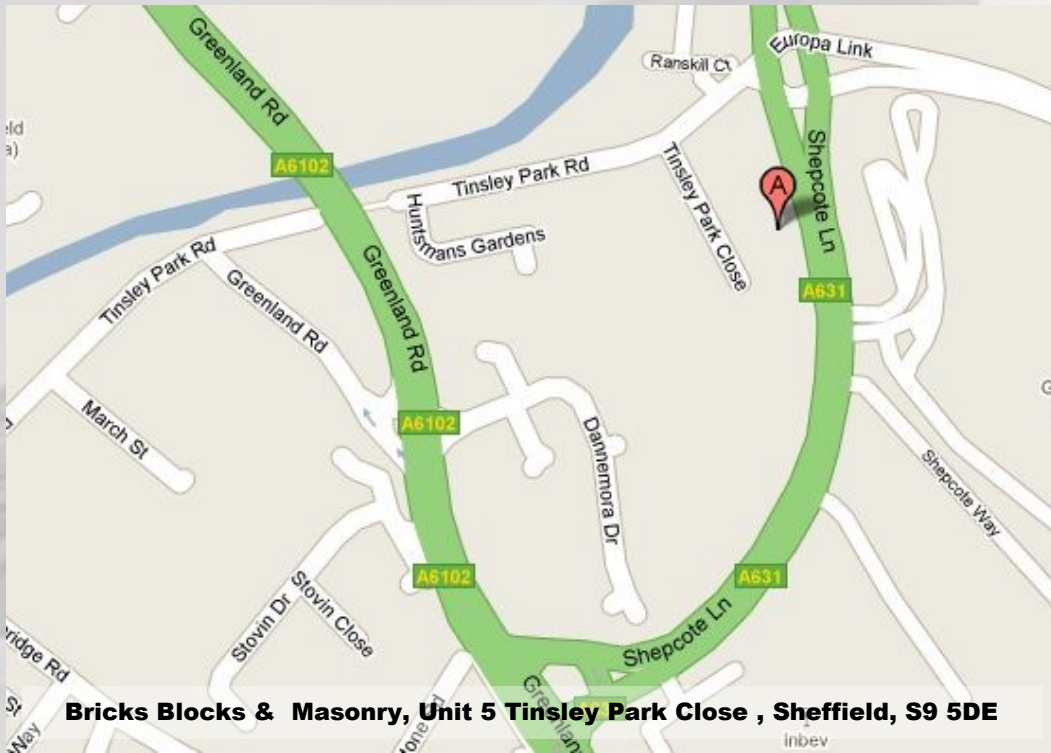

## Where to find the innovation centre

**Bricks Blocks & Masonry, Unit 5 Tinsley Park Close , Sheffield, S9 5DE**