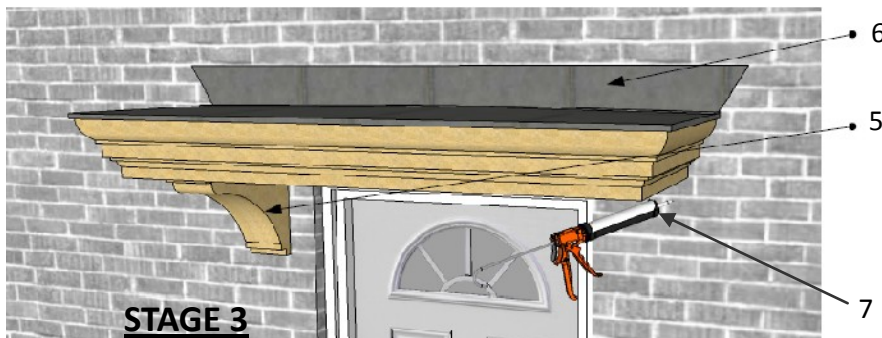

Banbury Innovations (Southern) Ltd | 2 Sands Lane | Bratton | Wiltshire | BA13 4TL

Telephone: 01380 830 010 | Fax: 01380 830 070 | www.banburyinnovations.co.uk

Technical Information

STAGE 1

1. Mechanical fix galvanised steel to wall
2. Apply special adhesive to posts (as diagram)

STAGE 2

3. Fixing without bracket
4. Apply adhesive to reverse of canopy. Slide over galvanised fixing (keep level)

STAGE 3

5. Apply adhesive to reverse of bracket and fix
6. Fix optional lead flashing (by others)
7. Cork around edge of canopy (if required)