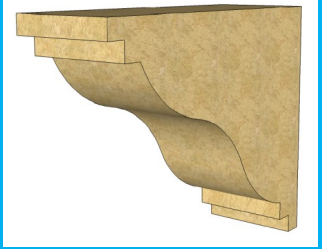

Bracket Options

- *
- Looks like stone, made from light-weight energy efficient material
- *
- Exclusive hard coat system providing strength and durability
- *
- Ask for samples
- *
- Easy to install
- *
- Any Colour Available
- *
- Low maintenance
- *
- Standard product range
- *
- Bespoke custom service
- *
- Full range of RAL colours
- *
- Save time and money