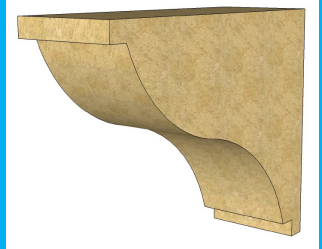

Bracket Options

- *
- Looks like stone, made from light-weight energy efficient material
- *
- Exclusive hard coat system providing strength and durability
- *
- Ask for samples
- *
- Easy to install
- *
- Any Colour Available
- *
- Low maintenance
- *
- Standard product range
- *
- Bespoke custom service
- *
- Full range of RAL colours
- *
- Save time and money