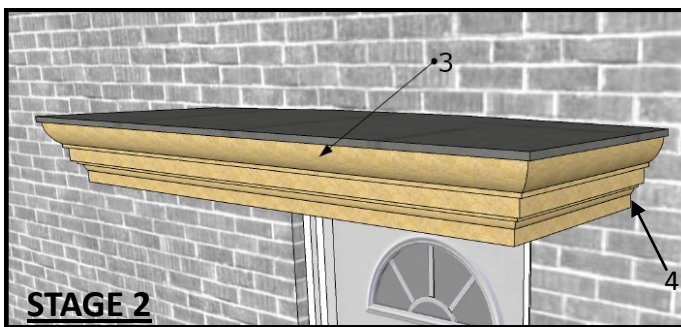

Banbury Innovations (Southern) Ltd | 2 Sands Lane | Bratton | Wiltshire | BA13 4TL

Telephone: 01380 830 010 | Fax: 01380 830 070 | www.banburyinnovations.co.uk

Technical Information

STAGE 1

1. Mechanical fix galvanised steel to wall
2. Apply special adhesive to posts (as diagram)

STAGE 2

3. Fixing without bracket
4. Apply adhesive to reverse of canopy. Slide over galvanised fixing (keep level)

STAGE 3

5. Apply adhesive to reverse of bracket and fix
6. Fix optional lead flashing (by others)
7. Cork around edge of canopy (if required)