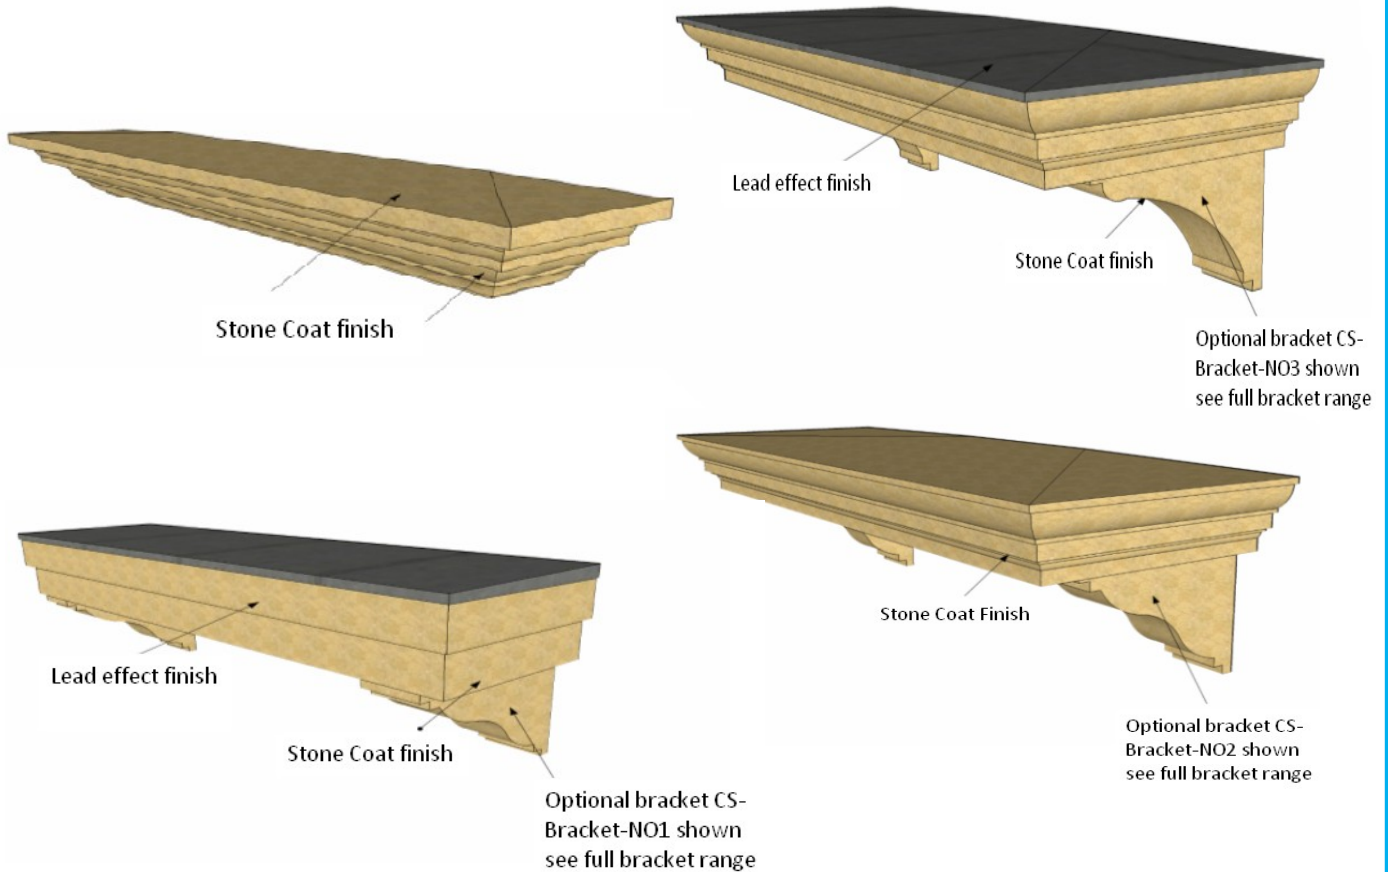

NEW

Stone-Coat

THE ALTERNATIVE TO WHITE G.R.P STONE EFFECT

A new low cost, lightweight canopy, easy to handle and fix, durable and robust. This new revolutionary material is an alternative to traditional stone and GRP. A lightweight product capable of withstanding high winds and is maintenance free and looks like stone.

Available in a full range of colours to match traditional stone, our revolutionary Stone-Coat product uses the latest technology to produce both standard and bespoke designs.

BANBURY INNOVATION (SOUTHERN) LTD